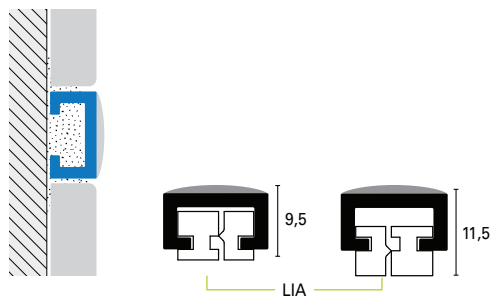

**LISTEC LI 10** glittery aluminium decorative listello for tiled walls. Its square section matches with porcelain stoneware rectified edges and its 8 mm width makes it versatile and suitable for all tiles thickness over 7 mm, thanks also to its shims (see pag.126). The glittered surface is covered by a special protective resin layer, against scratches and bumps.

### LISTEC LI 15 glitter:

1. Enhances the bath finish by decorating the tiles with a modern, minimalist design.
2. Eliminates the need for special pieces, adapting to every type of finish and size of tile.
3. The shim LIA makes it suitable for tiles from 10 to 12 mm.