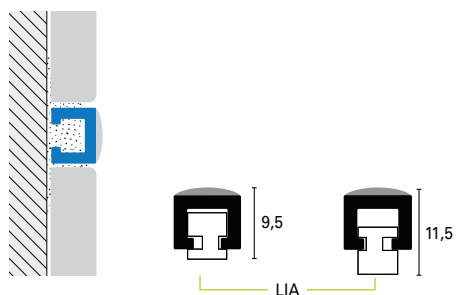

**LISTEC LI 10** glittery aluminium decorative listello for tiled walls. Its square section matches with porcelain stoneware rectified edges and its 8 mm width makes it versatile and suitable for all tiles thickness over 7 mm, thanks also to its shims (see pag.126). The glittered surface is covered by a special protective resin layer, against scratches and bumps.

## listtec™ LI 10 glitter

### LISTEC LI 10 glitter:

1. Enhances the bath finish by decorating the tiles with a modern, minimalist design.
2. Eliminates the need for special pieces, adapting to every type of finish and size of tile.
3. The shim LIA makes it suitable for tiles from 10 to 12 mm.