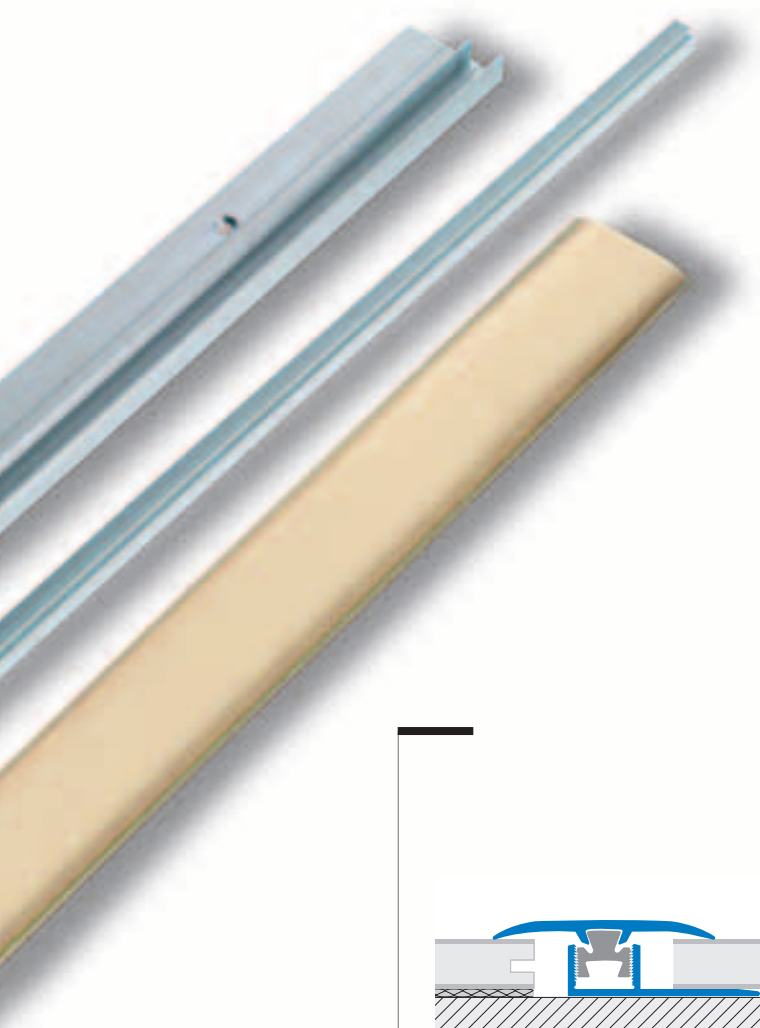

joining profile for floors of same height

multiclip® CLG 370

This clip system joining profile for matching floors can also compensate slight differences in height, up to 3 mm. The modular concept provides you with the possibility to adjust to other paving, matching all thicknesses using one or more clips. Thanks to the 16 mm space left empty underneath, **MULTICLIP®** profile works also as an expansion joint allowing for a ± 5 mm movement of the wood covering. As a matter of fact the general dampness or humidity factors are calculated to act 0,5 mm on dilatation per linear meter of bay on double-layer laminated wood flooring.

Patent Pending.

Illustrated scale dimension 1:1

MULTICLIP® CLG 370 A* Anodised Aluminium

Aluminium profile with an approx. 20 micron anodising coating in Silver, Gold or Bronze finish. The profile is adaptable to several floor coverings thanks to its versatility characteristics.

Mounts with Clip CL 80 P + aluminium base CLB 80 ANF / ANT.

Material: Extruded Anodised aluminium
Length: 2,70 metres
Lengths ☒ : 0,90 / 1,35 metres

MULTICLIP® CLG 370 * Aluminium Wood Cladding Finish

Profile with a melamine wood tone in 6 different varieties. Good tolerance to abrasion comparable to most melamine coverings. The melamine embossing on the aluminium is particularly smooth therefore it remains quite clean and blends well with the flooring tone.

Mounts with Clip CL 80 P + aluminium base CLB 80 ANF / ANT.

Material: Aluminium laminate covered
Length: 2,70 metres
Lengths ☒ : 0,90 / 1,35 metres

MULTICLIP® CLG 370 OL Polished Brass

Innovative: the new modular system Multiclip® allows to use also the traditional brass finishing profiles, as the clips in Resinil avoid binding. Solid polished brass for a lasting classic finish and a very good resistance to mechanical impacts.