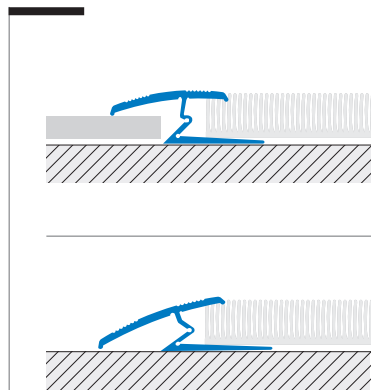

# versatile self adjusting joining profile for mismatching floors

This multifunctional profile has a self adjusting feature which allows it to automatically adjust to differing flooring heights. Terminal or junction between two different coverings. Illustrated scale dimension 1:1

### FOLOCARPET MP 28 A\*A Anodised Aluminium Self-adhesive

This anodised aluminium profile is available in three different colour finishes: Silver, Gold, Bronze with an approx. 20 micron coating. The profile is commonly used in domestic environments for the colour coordination. Prepared adhesive bottom strip for fast application.

Material: Extruded Anodised aluminium  
Length: 2,70 meters  
Lengths ☒ : 0,90 / 1,35 meters  
Colours\*: Silver, Gold, Bronze

Material: Extruded Anodised aluminium  
Length: 2,70 meters  
Lengths ☒ : 0,90 / 1,35 meters  
Colours\*: Silver, Gold, Bronze

B=mm	Art.
28	MP 28 ASA
28	MP 28 AOA
28	MP 28 ABA

B=mm	Art.
28	MP 28 ASF
28	MP 28 AOF
28	MP 28 ABF