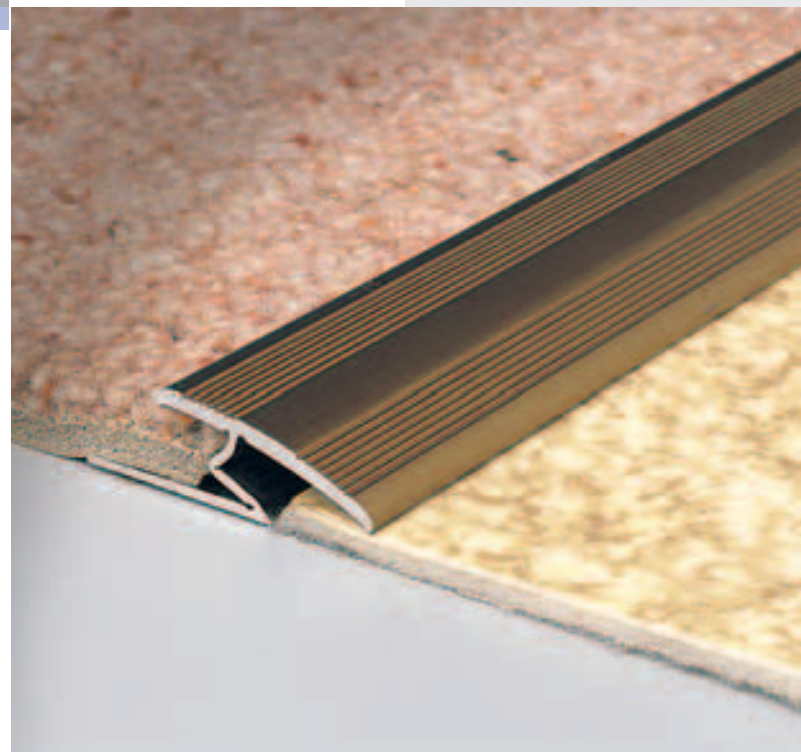

# versatile self adjusting joining profile for mismatching floors

This multifunctional profile has a self adjusting feature which allows it to automatically adjust to differing flooring heights. Terminal or junction between two different coverings. Illustrated scale dimension 1:1

### FOLOCARPET MP 28 A\*A Anodised Aluminium Self-adhesive

This anodised aluminium profile is available in three different colour finishes: Silver, Gold, Bronze with an approx. 20 micron coating. The profile is commonly used in domestic environments for the colour coordination. Prepared adhesive bottom strip for fast application.

Material: Extruded Anodised aluminium  
Length: 2,70 meters  
Lengths ☒ : 0,90 / 1,35 meters  
Colours\*: Silver, Gold, Bronze

### FOLOCARPET MP 28 A\*F Anodised Aluminium Drilled

This anodised aluminium profile is available in three different colour finishes: Silver, Gold, Bronze with an approx. 20 micron coating. The profile is commonly used in domestic environments for the colour coordination. Supplied with pre-drilled holes for screws or dowels.