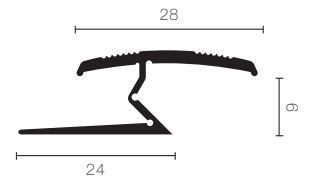

# versatile self adjusting joining profile for mismatching floors

This multifunctional profile has a self adjusting feature which allows it to automatically adjust to differing flooring heights. Terminal or junction between two different coverings. Illustrated scale dimension 1:1

Material: Extruded Anodised aluminium  
Length: 2,70 meters  
Lengths ☒ : 0,90 / 1,35 meters  
Colours\*: Silver, Gold, Bronze

Material: Extruded Anodised aluminium  
Length: 2,70 meters  
Lengths ☒ : 0,90 / 1,35 meters  
Colours\*: Silver, Gold, Bronze

B=mm	Art.
28	MP 28 ASA
28	MP 28 AOA
28	MP 28 ABA

B=mm	Art.
28	MP 28 ASF
28	MP 28 AOF
28	MP 28 ABF